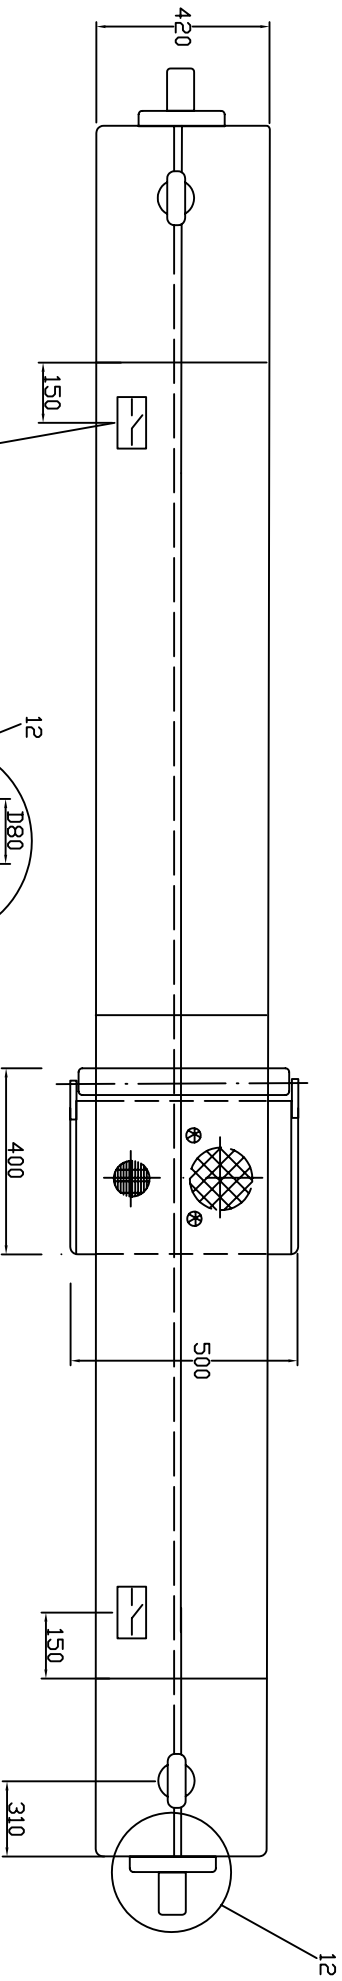

USER SIDE

PARK SIDE

TITLE			META		
BC-TE-MD250			IMPROVING TECHNOLOGIES L'td.		
TEZDL-FRAME			ERMIDUPPLEDS 23, 185 41 PIRAEUS		
Des:	NAME	DATE	VERSION	DRW/ND:	SCALE
lp		19/09/01		96299_1	N/A
qdbp					