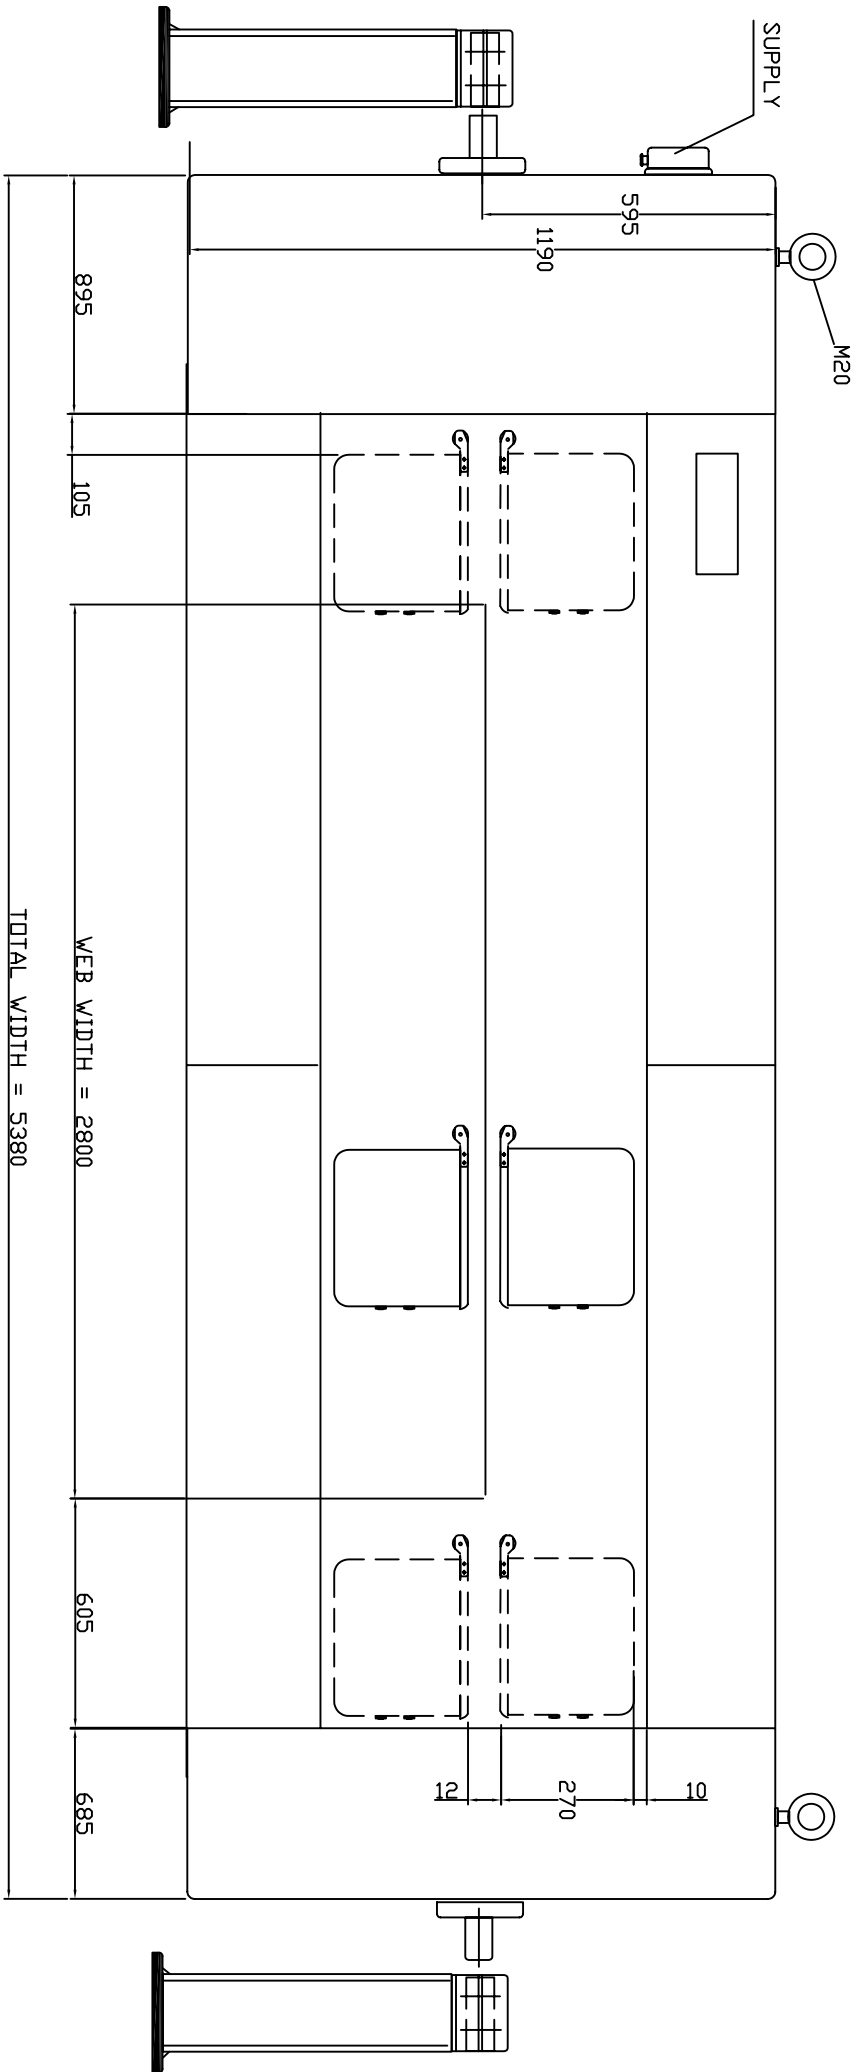

USER SIDE

PARK SIDE

TITLE			META		
BC-TE-MD250			IMPROVING TECHNOLOGIES L'td.		
TEZDL-FRAME			ERMIDUPPLEDS 23, 185 41 PIRAEUS		
Des:	NAME	DATE	VERSION	DRW/ND:	SCALE
lp		19/09/01		96299_1	N/A
qdbp					