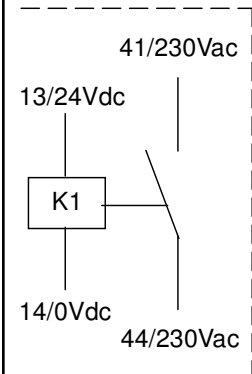

TO PLC-UNIT

CABLE CHANNEL "I"

TITLE :				META-AUTOMATION Ltd. 23, ERMOUPOLEOS Str. GR-18541 PIRAEUS
MARELEC-EXHAUST GAS ENCLOSURE TERMINALS				
Name	Date	Vers	Scale	www.meta-automation.com
gk	9-apr-16	V1.0	N/A	DRW.No: 6961067-2