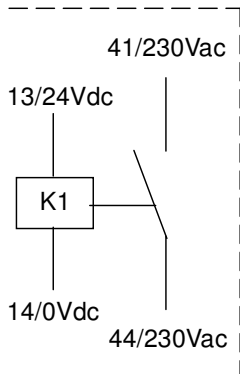

TO PLC-UNIT

CABLE CHANNEL "I"

TITLE :				META-AUTOMATION Ltd.
MARELEC-EXHAUST GAS				23, ERMOUPOLEOS Str.
ENCLOSURE TERMINALS				GR-18541 PIRAEUS
Name	Date	Vers	Scale	www.meta-automation.com
gk	9-apr-16	V1.0	N/A	DRW.No: 6961067-2