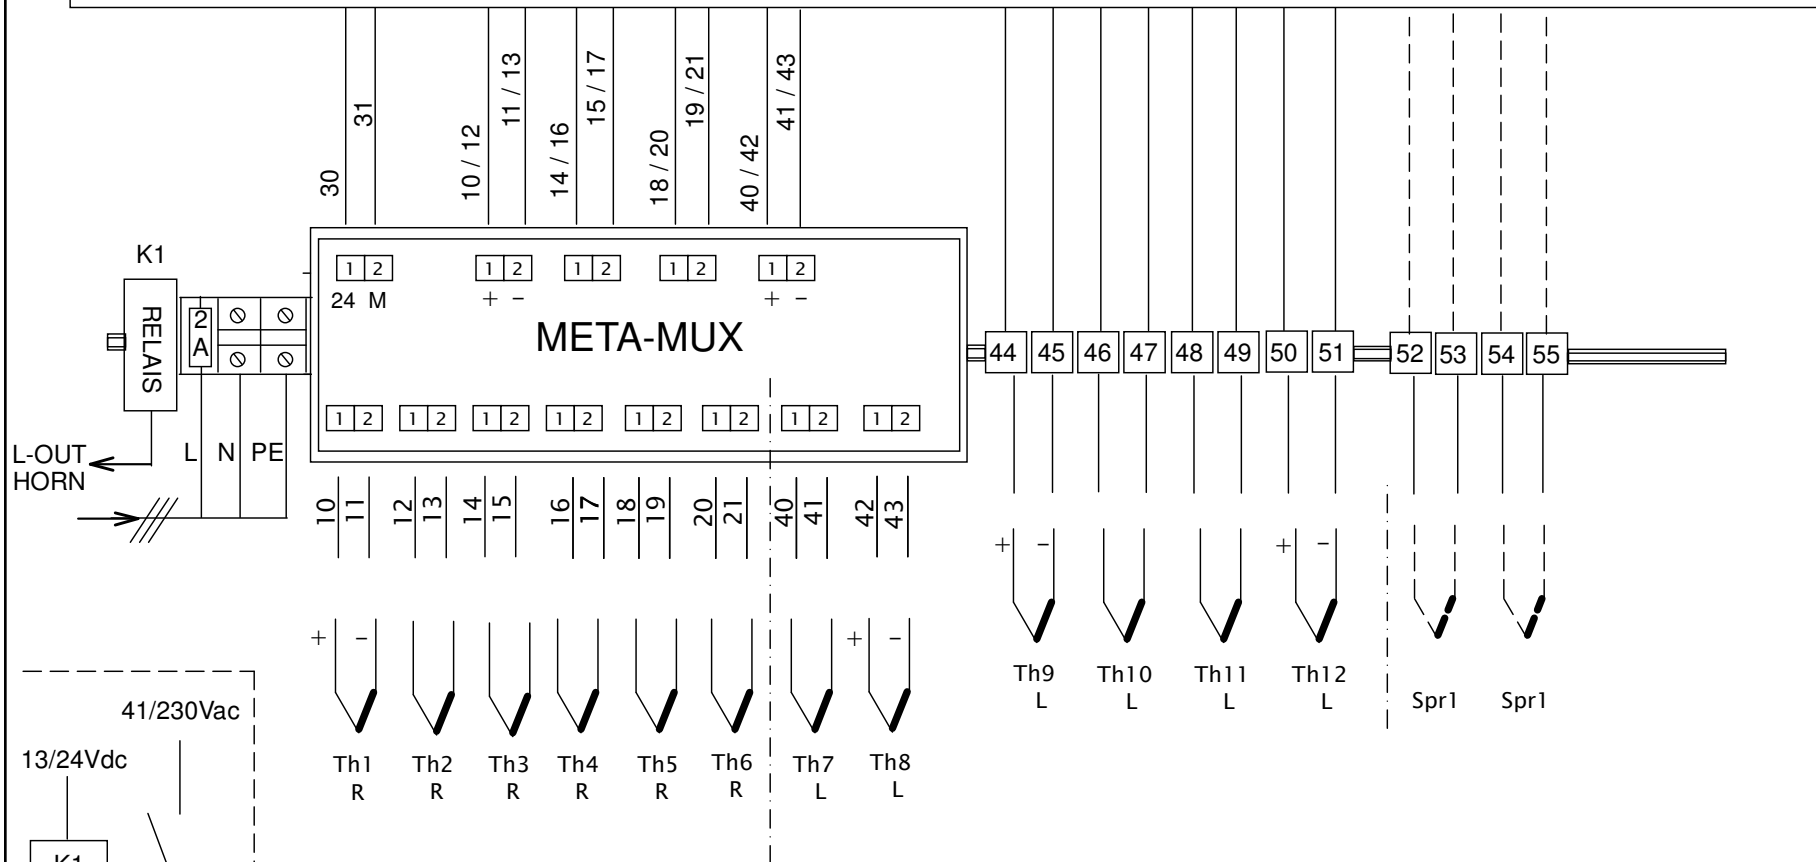

TO PLC-UNIT

CABLE CHANNEL "I"

TITLE :				META-AUTOMATION Ltd.
MARELEC-EXHAUST GAS				23, ERMOUPOLEOS Str.
ENCLOSURE TERMINALS				GR-18541 PIRAEUS
Name	Date	Vers	Scale	www.meta-automation.com
gk	9-apr-16	V1.0	N/A	DRW.No: 6961067-2