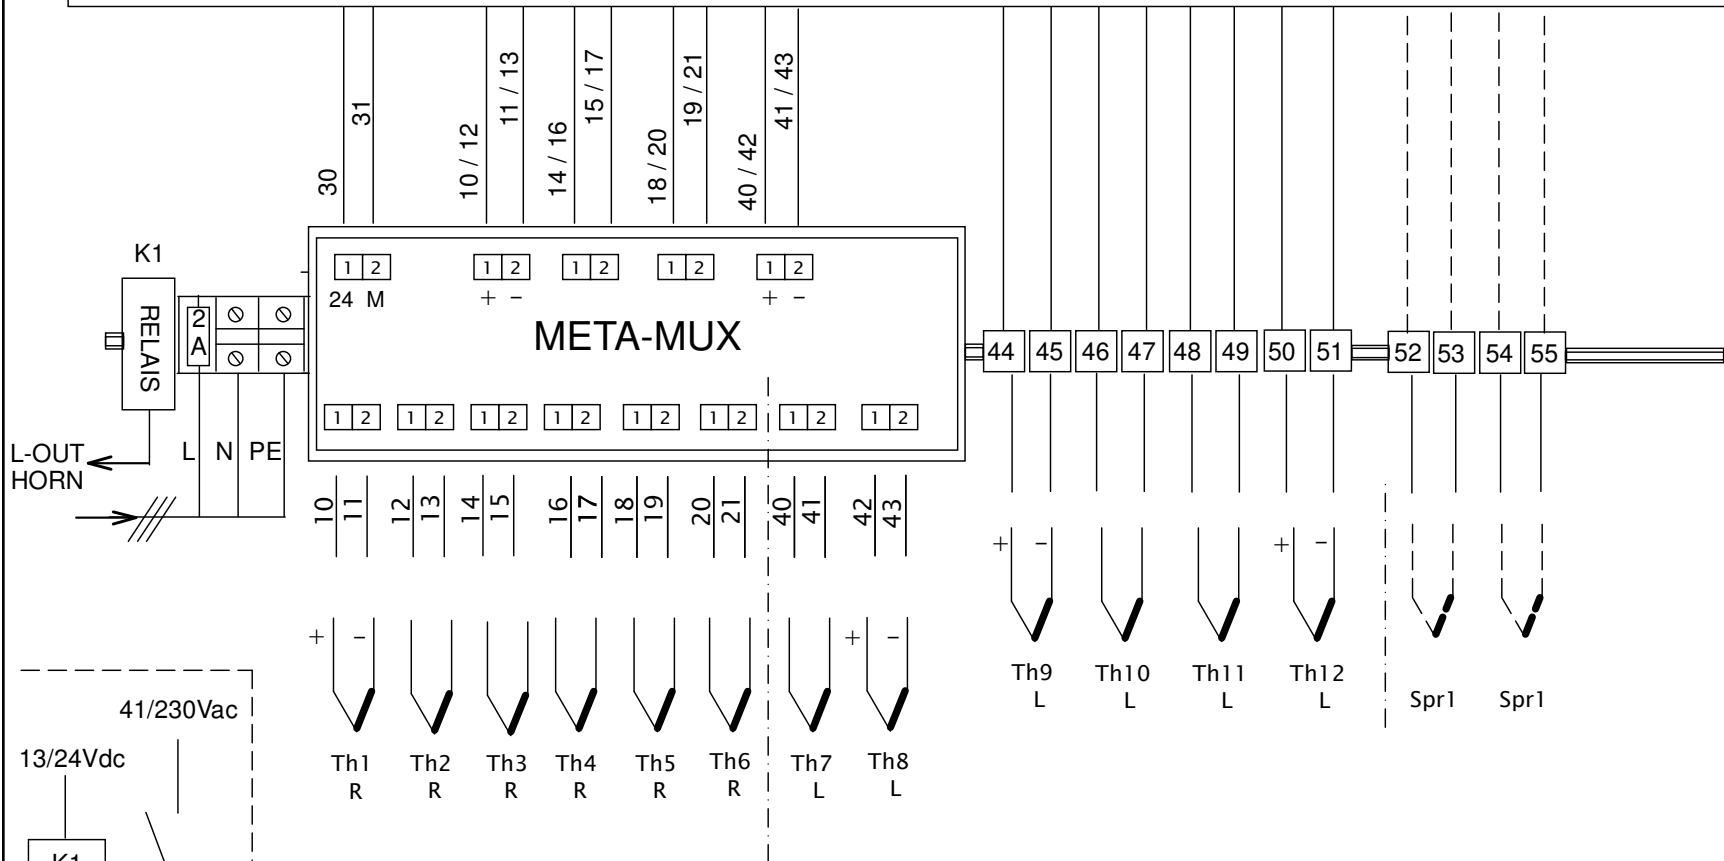

TO PLC-UNIT

CABLE CHANNEL "I"

TITLE :				META-AUTOMATION Ltd. 23, ERMOUPOLEOS Str. GR-18541 PIRAEUS
MARELEC-EXHAUST GAS ENCLOSURE TERMINALS				
Name	Date	Vers	Scale	www.meta-automation.com
gk	9-apr-16	V1.0	N/A	DRW.No: 6961067-2